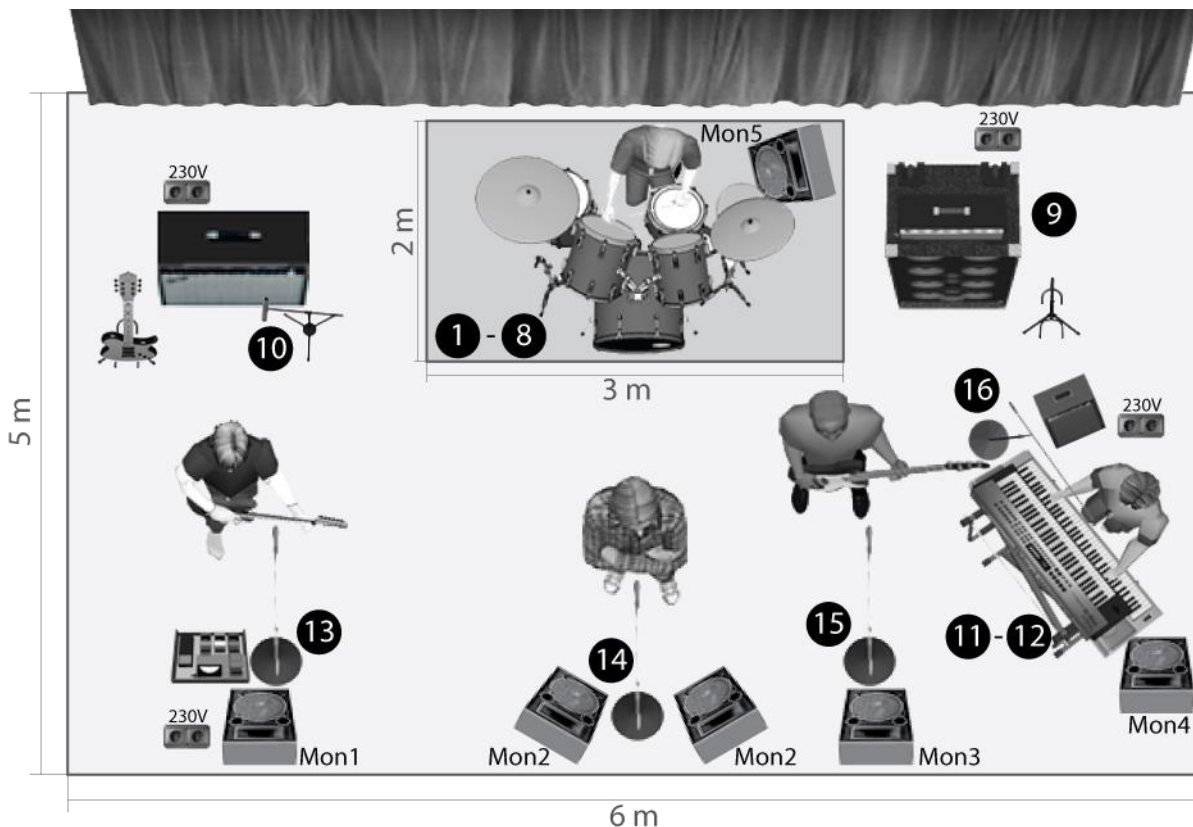

BAD TIMES RIDER

CH LIST

1	BD	BETA 52			9	BASS	XLR OUT
2	SN	SM57			10	GTR	SM57
3	HH	SM81			11	KEY L	XLR OUT
4	T1	SM57			12	KEY R	XLR OUT
5	T2	SM57			13	VOC GTR	SM58
6	T3	SM57			14	VOC LEAD	BETA58
7	OH L	SM81			15	VOC BASS	SM58
8	OH R	SM81			16	VOC KEY	SM58

Tech contact:
Debreceeni István
+3630 623 5292

	LEAD VOCAL	VOC GTR	VOC KEY	VOC BASS	GTR	KEYBOARD	BASS
MONITOR 1 (GTR)	+++	+++++++	+++	+	+	++	+
MONITOR 2 (VOCAL)	+++++++	++	++	NO	++	+++	NO
MONITOR 3 (BASS)	++	++	++	+++	+++	++	NO
MONITOR 4 (KEYBOARD)	+++	+++	+++	+	+++	NO	NO
MONITOR 5 (DRUM)	+++	+++	+++	+++	+++	+++	+

Monitor levels	
+	Low level
++	Normal level
+++	Loud level
+++++++	Feedback level 😊

A felpakolási és beállási idő kb. 40 perc!